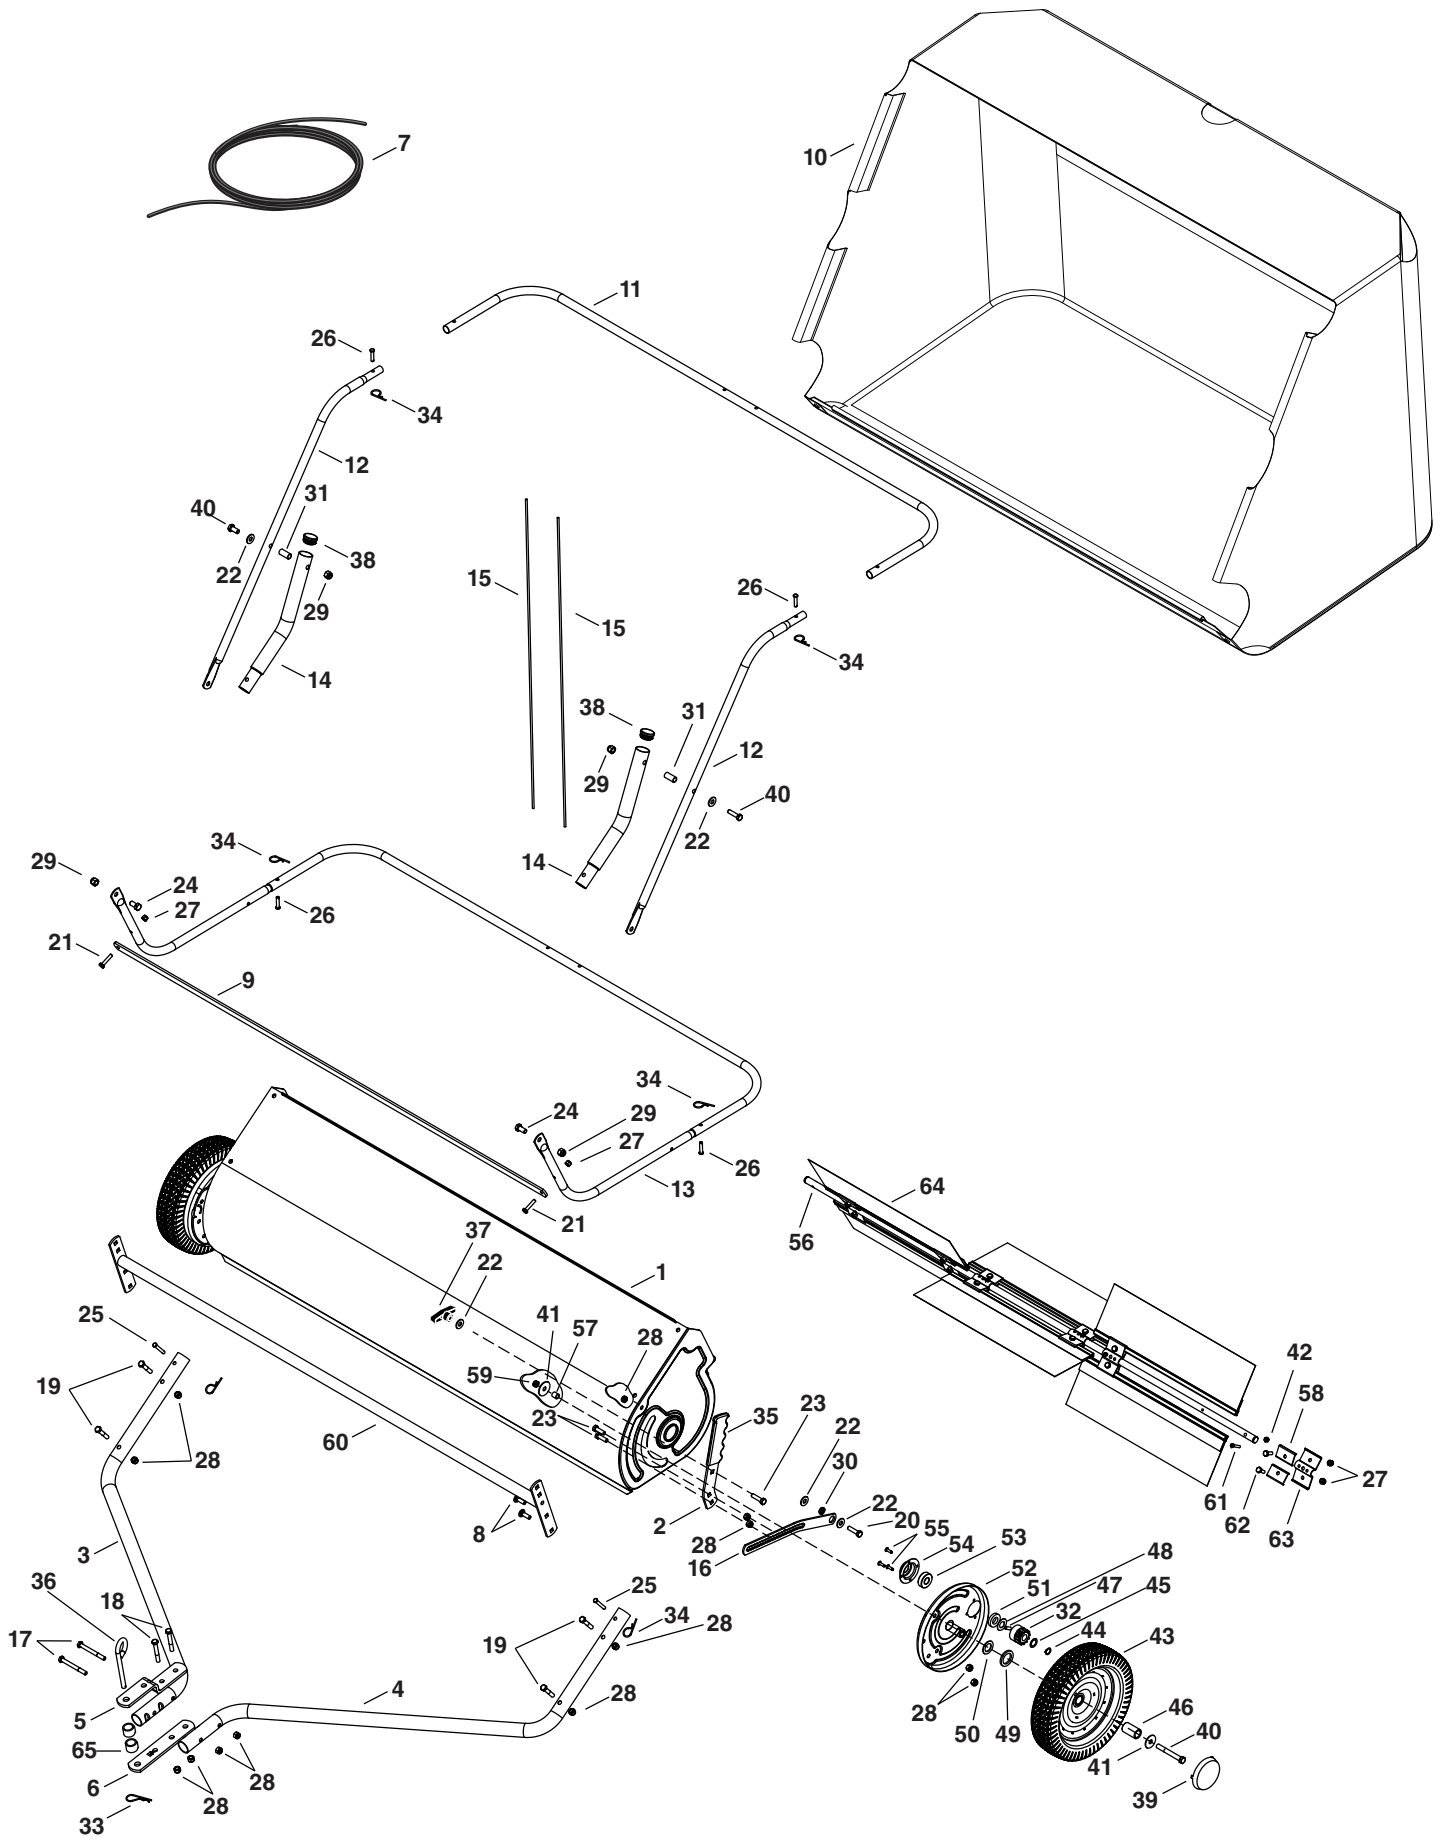

# REPAIR PARTS FOR MODEL 45-05462 - 52" LAWSWEEPER